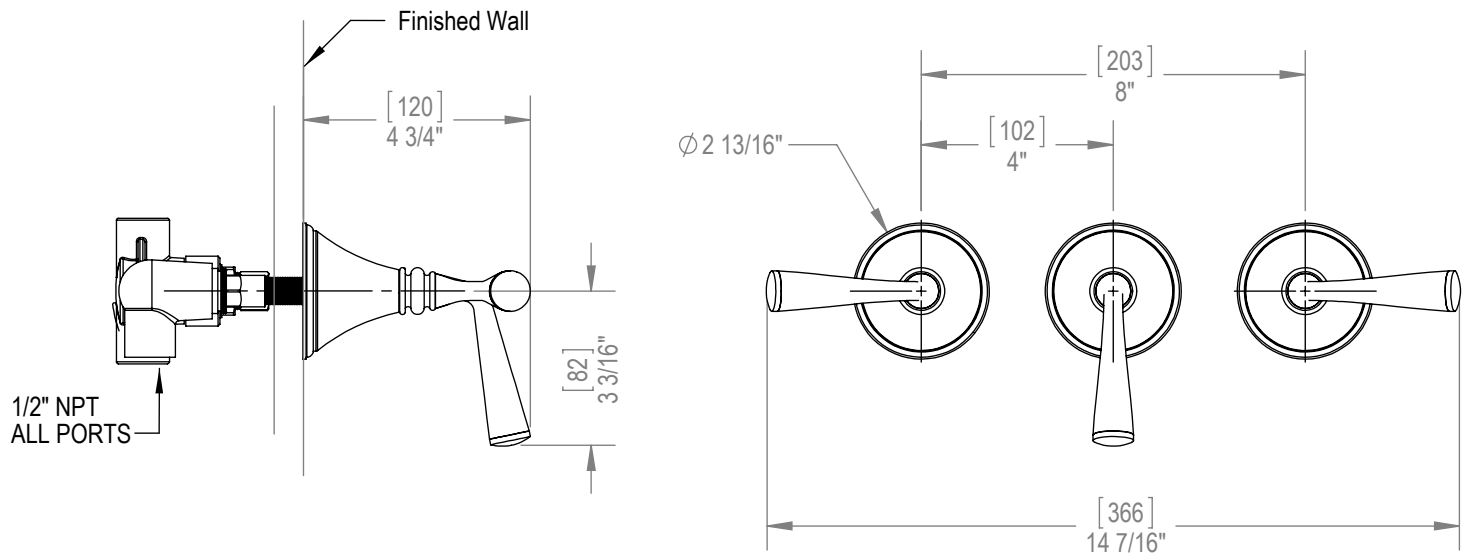

2AJSL
 Three Valve Tub Filler with Diverter
 MODEL NUMBER : 2AJSL-XX-XX

Critical Dimensions